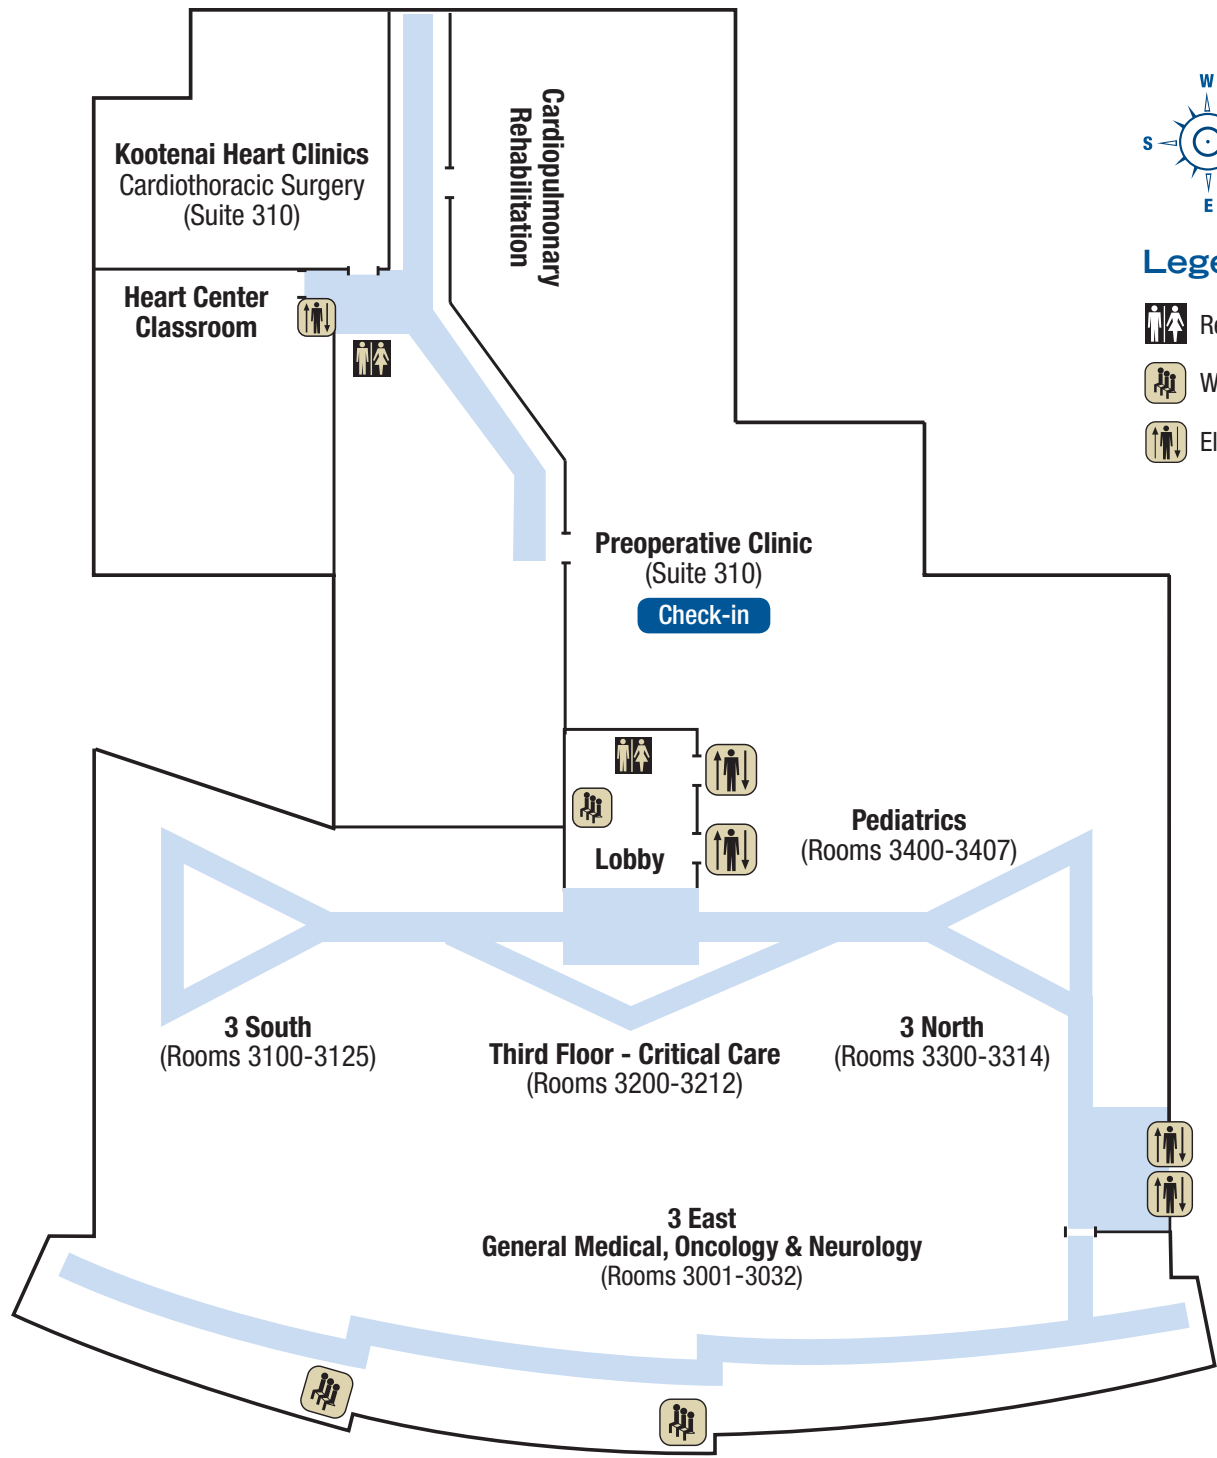

Legend

- Restrooms
- Waiting Area
- Elevator/s
- Information
- Valet & Security

- ### Legend
- Restrooms
 - Waiting Area
 - Elevator/s

Ironwood Dr.

Kootenai Health Way →

95 Lincoln Way / Highway

I-90 To Interstate 90 →

Legend

-  Restrooms
-  Waiting Area
-  Elevator/s

Ironwood Dr.

Kootenai Health Way →

 Lincoln Way / Highway

 To Interstate 90 →