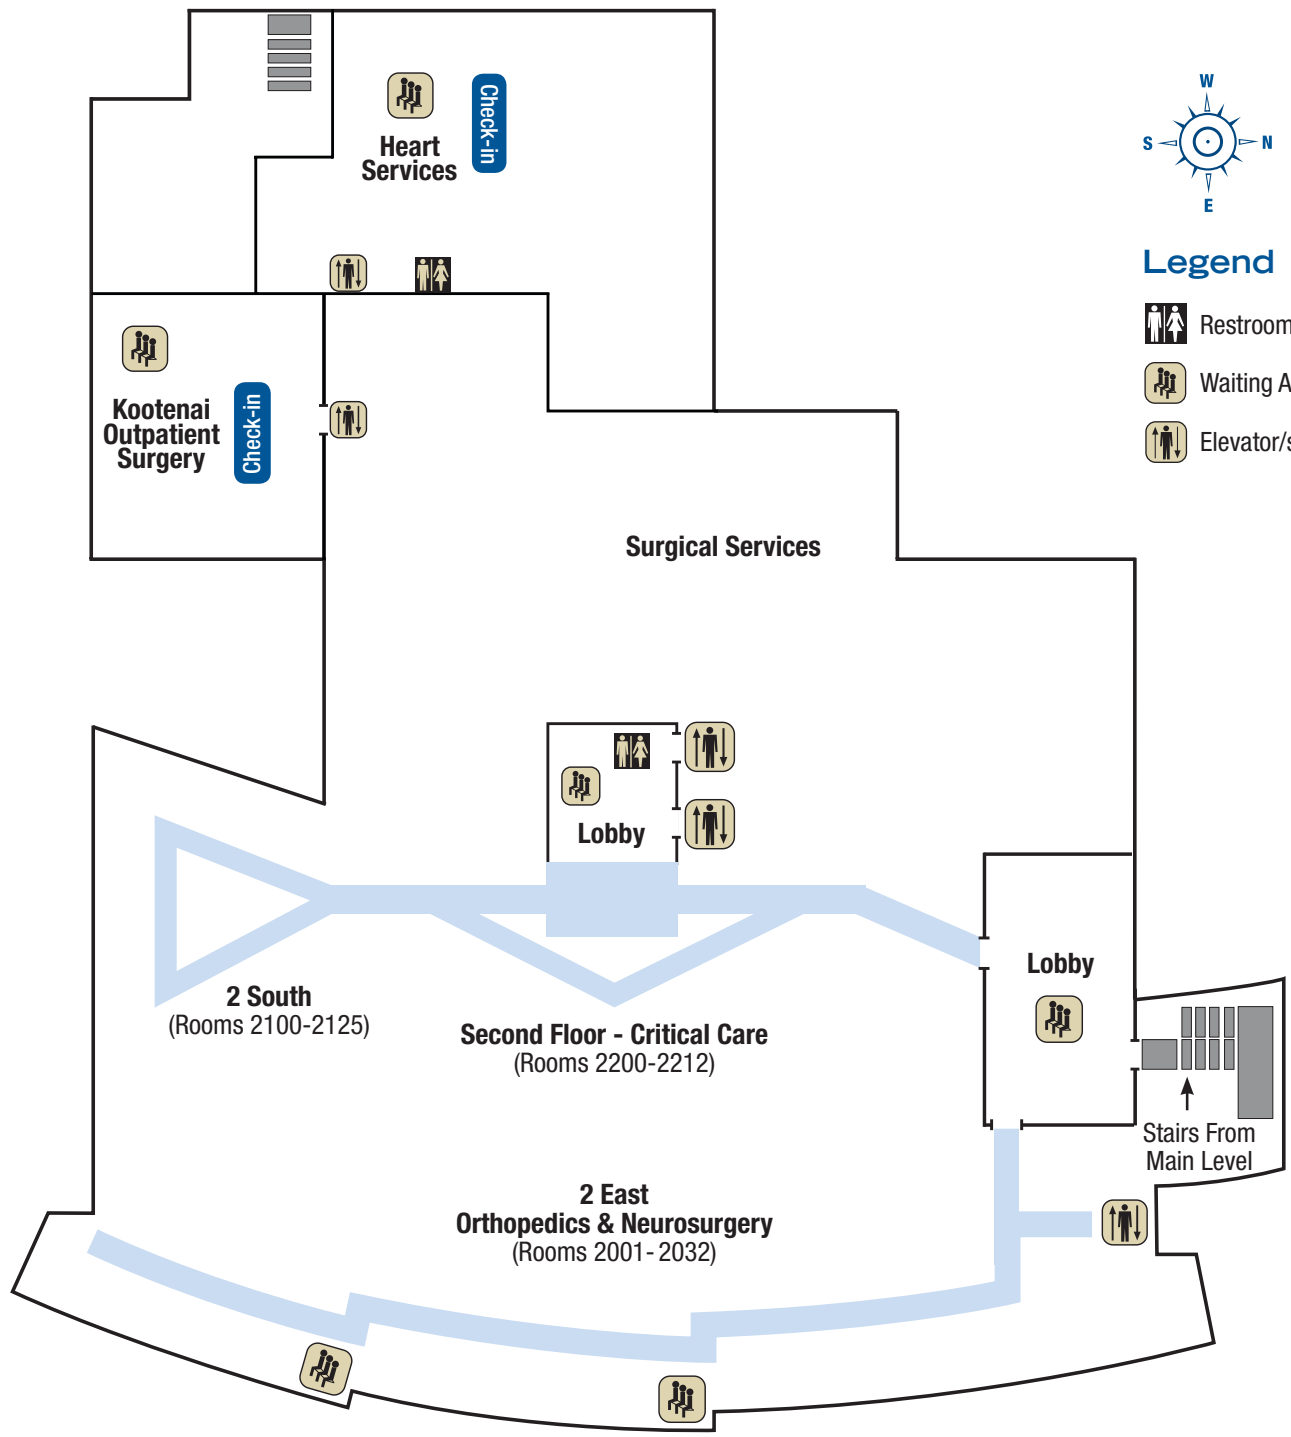

Legend

- Restrooms
- Waiting Area
- Elevator/s
- Information
- Valet & Security

- ### Legend
- Restrooms
 - Waiting Area
 - Elevator/s

Ironwood Dr.

Kootenai Health Way →

95 Lincoln Way / Highway

I-90 To Interstate 90 →

Legend

-  Restrooms
-  Waiting Area
-  Elevator/s

Ironwood Dr.

Kootenai Health Way →

 Lincoln Way / Highway

 To Interstate 90 →