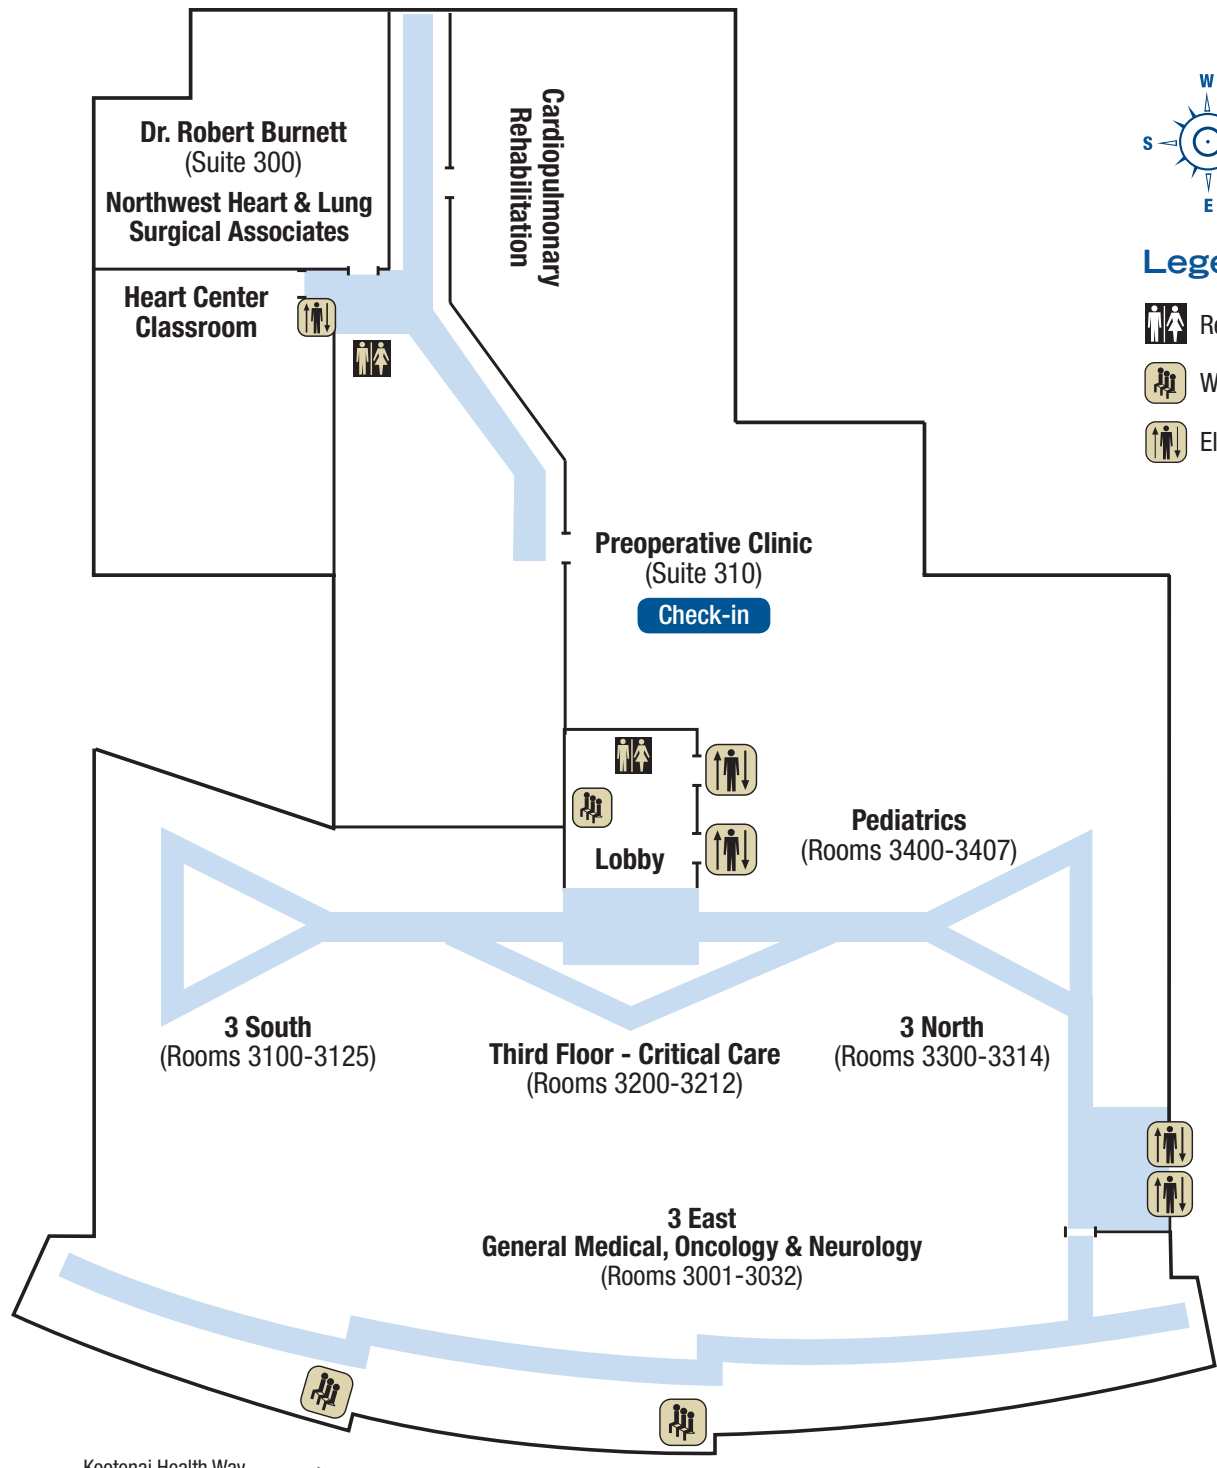

Legend

- Restrooms
- Waiting Area
- Elevator/s
- Information
- Valet & Security

- ### Legend
- Restrooms
 - Waiting Area
 - Elevator/s

Ironwood Dr.

Kootenai Health Way →

95 Lincoln Way / Highway

I-90 To Interstate 90 →

Legend

-  Restrooms
-  Waiting Area
-  Elevator/s

Ironwood Dr.

Kootenai Health Way →

 Lincoln Way / Highway

 To Interstate 90 →