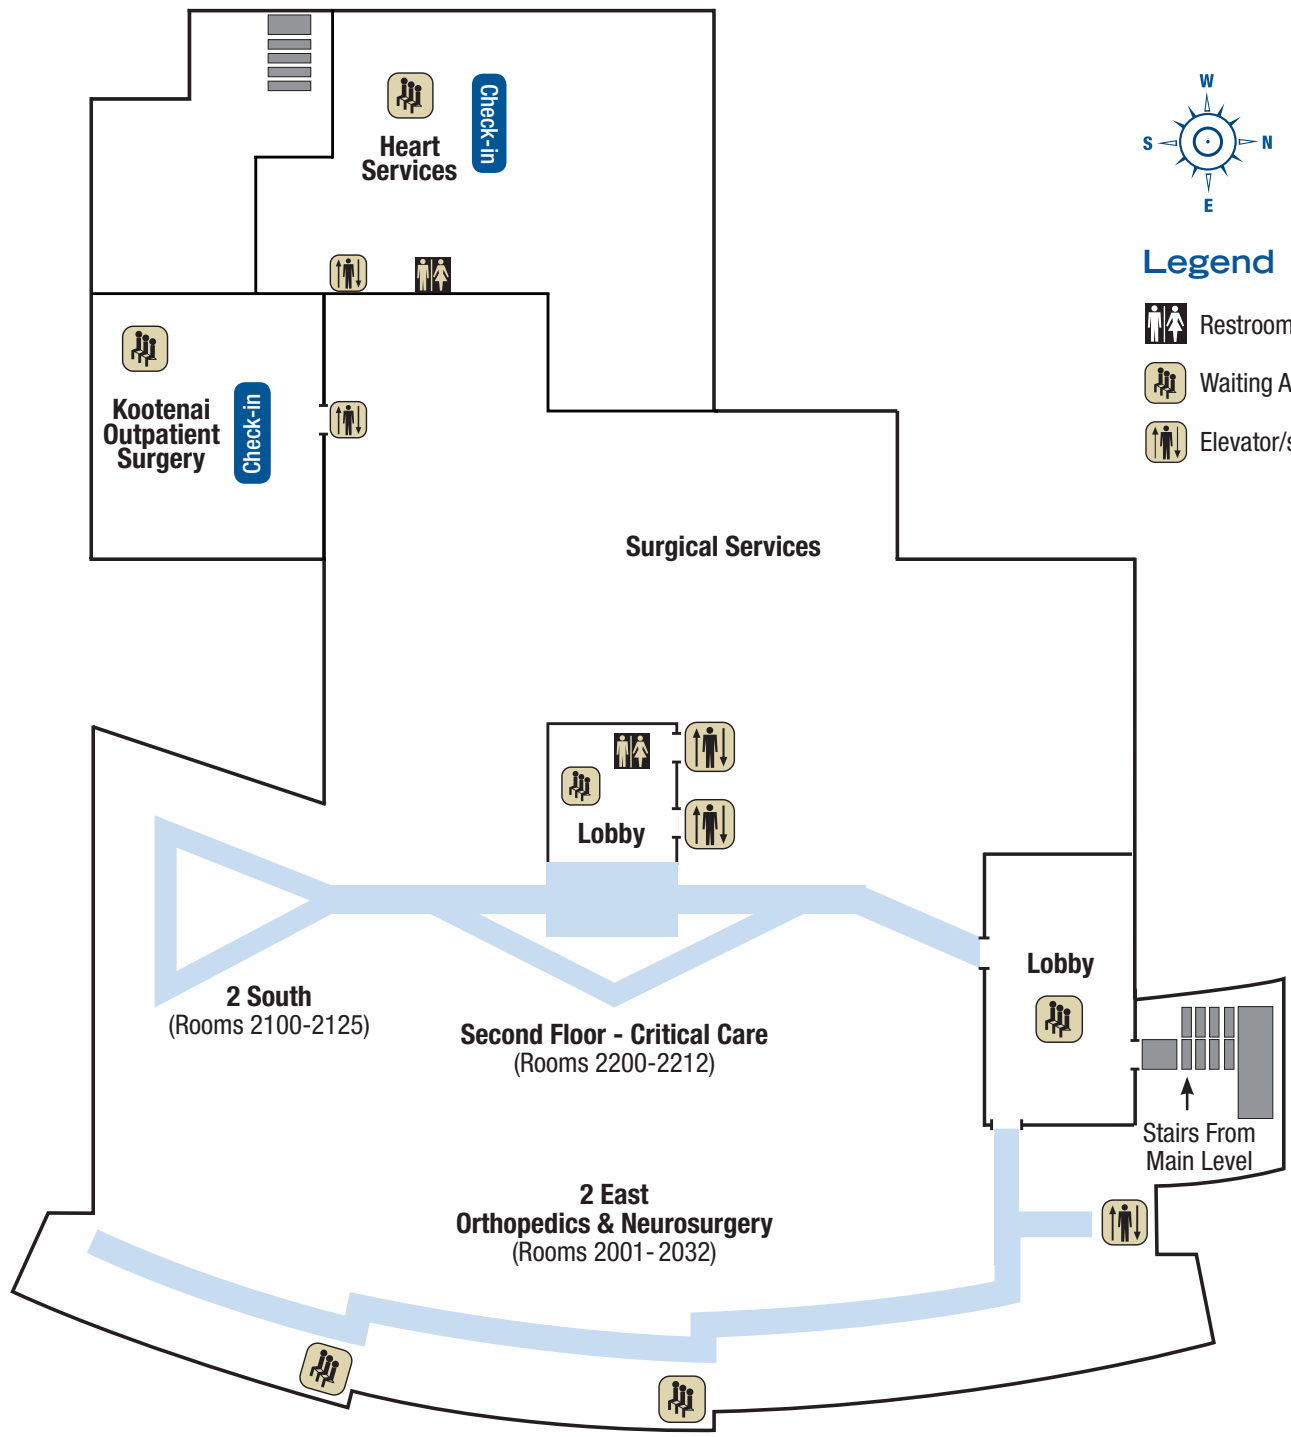

Legend

- Restrooms
- Waiting Area
- Elevator/s
- Information
- Valet & Security

- ### Legend
- Restrooms
 - Waiting Area
 - Elevator/s

Ironwood Dr.

Kootenai Health Way →

95 Lincoln Way / Highway

I-90 To Interstate 90 →

Legend

-  Restrooms
-  Waiting Area
-  Elevator/s

Ironwood Dr.

Kootenai Health Way →

 Lincoln Way / Highway

 To Interstate 90 →