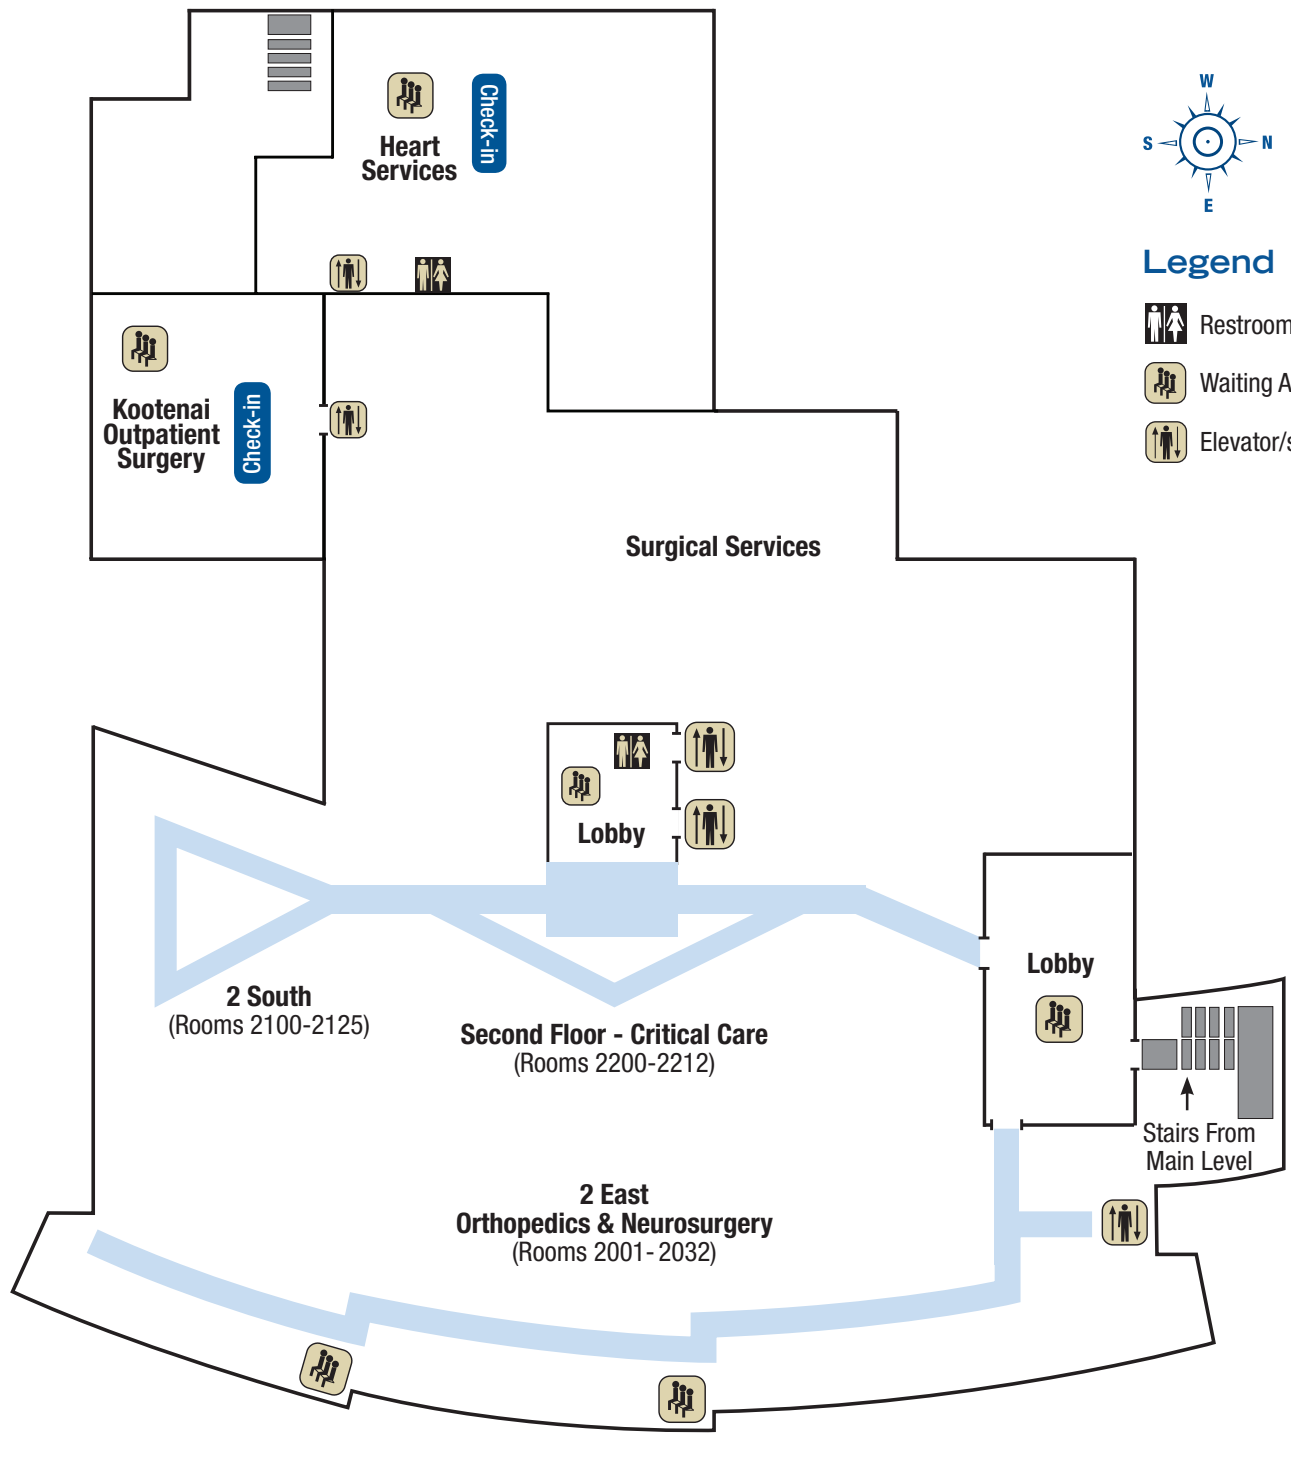

### Legend

- Restrooms
- Waiting Area
- Elevator/s
- Information
- Valet & Security

- Legend**
-  Restrooms
  -  Waiting Area
  -  Elevator/s

Ironwood Dr.

Kootenai Health Way →

 Lincoln Way / Highway

 To Interstate 90 →

**Legend**

-  Restrooms
-  Waiting Area
-  Elevator/s

Ironwood Dr.

Kootenai Health Way →

 Lincoln Way / Highway

 To Interstate 90 →