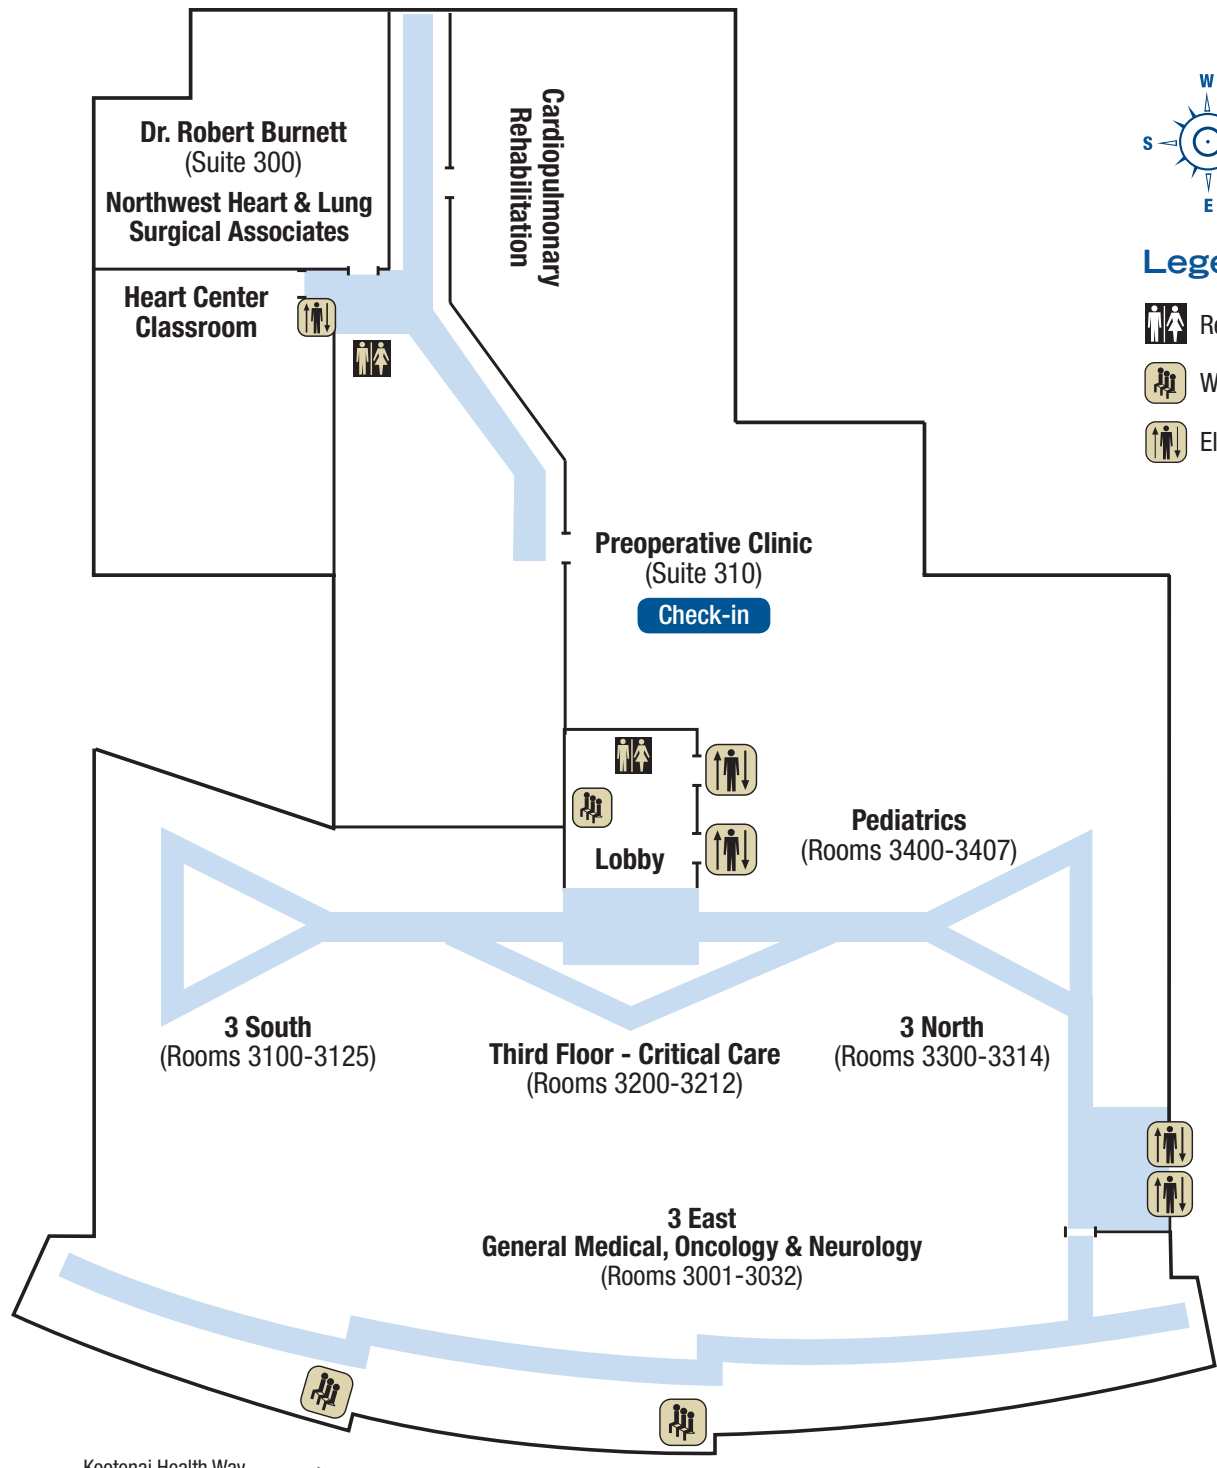

### Legend

- Restrooms
- Waiting Area
- Elevator/s
- Information
- Valet & Security

- Legend**
-  Restrooms
  -  Waiting Area
  -  Elevator/s

Ironwood Dr.

Kootenai Health Way →

 Lincoln Way / Highway

 To Interstate 90 →

**Legend**

-  Restrooms
-  Waiting Area
-  Elevator/s

Ironwood Dr.

Kootenai Health Way →

 Lincoln Way / Highway

 To Interstate 90 →